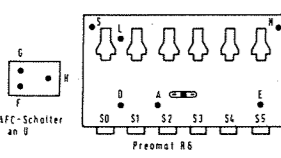

Wellenbereiche:
UKW - FM 87,5 ..... 108 MHz
MW - PO - OM 510 ..... 1670 MHz
KW - SW - OC 5,1 ..... 16,2 MHz
LW - GO - OL 145 ..... 350 kHz

Schaltstellungen:
SWITCHING DIRECTION
SENS DE COMUTATION
SENSI DI COMUTAZIONE
DIREZIONE DELLA
COMUTAZIONE

Ansicht von oben
TOP VIEW
VUE DE DESSUS
VISTA DA SOPRA

Ferritantenne kpl.
FERRITE AERIAL
ANTENNE FERRITE
ANTENNA FERRITE

7701-115

3653-107-02

9233-341,22

9233-345,21

9233-174,21

9233-160,21

9233-203,21

9233-128,23

9233-122,24

9233-126,24

9233-127,24

9233-128,24

9233-129,21

C	11, 12, 13, 14, 15,	301, 302, 303, 304, 305,	306, 307, 16,	308, 309, 17,	601, 311, 312, 313,	314, 302,	316, 317, 318, 319,	322,	35, 36, 41, 39,	43,	44, 603,	46,	133,	47,	48, 49,	51,	53,	54, 55,	57, 58,	59,	61, 62,	63,	134,	64,	65, 66,	67, 68,	69,	71,	74,	75,	76, 78, 82,	84,
R	11,	301, 304, 305,	306, 307,	308, 309,	308, 601,	311,	312, 14, 17, 313,	21, 314,	316, 317,	10,	26, 20,	27,	28, 29, 30,	31, 32,	33, 34, 35,	36,	37,	38,	39,	40, 41, 42,	43, 44,	45,	46, 139,	48,	52, 54, 57, 61, 63, 64, 67, 69,	70, 72, 73, 77, 79,	81,	83,	85, 86,	87, 88,