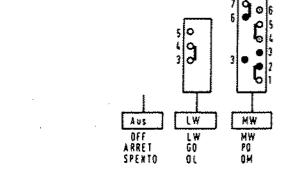

Wellenbereiche:
UKW - FM 87,5 ..... 108 MHz
MW - PO - OM 510 ..... 1670 MHz
KW - SW - OC 5,1 ..... 16,2 MHz
LW - GO - OL 145 ..... 350 kHz

Schaltstellungen:
SWITCHING DIRECTION
SENS DE COMUTATION
SENSI DI COMUTAZIONE
DIREZIONE DELLA
COMUTAZIONE

Ansicht von oben
TOP VIEW
VUE DE DESSUS
VISTA DA SOPRA

Ferritantenne kpl.
FERRITE AERIAL
ANTENNE FERRITE
ANTENNA FERRITE

7701-115

3653-107-02

9233-341,22

9233-345,21

9233-174,21

9233-160,21

9233-203,21

9233-128,23

9233-122,24

9233-126,24

9233-127,24

9233-128,24

9233-129,21

C	11, 12, 13, 14, 15,	301, 302, 303, 304, 305,	306, 307, 16,	308, 309, 17,	601, 311, 312, 313,	314, 302,	316, 317, 318, 319,	322,	35, 36, 41, 39,	43,	44, 603,	46,	133,	47,	48, 49,	51,	53,	54, 55,	57, 58,	59,	61, 62,	63,	134,	64,	65, 66,	67, 68,	69,	71,	74,	75,	76, 78, 82,	84,
R	11,	301, 304, 305,	306, 307,	308, 309,	308, 601,	311,	312, 14, 17, 313,	21, 314,	316, 317,	10,	26, 20,	27,	28, 29, 30,	31, 32,	33, 34, 35,	36,	37,	38,	39,	40, 41, 42,	43, 44,	45,	46, 139,	48,	52, 54, 57, 61, 63, 64, 67, 69,	70, 72, 73, 77, 79,	81,	83,	85, 86,	87, 88,